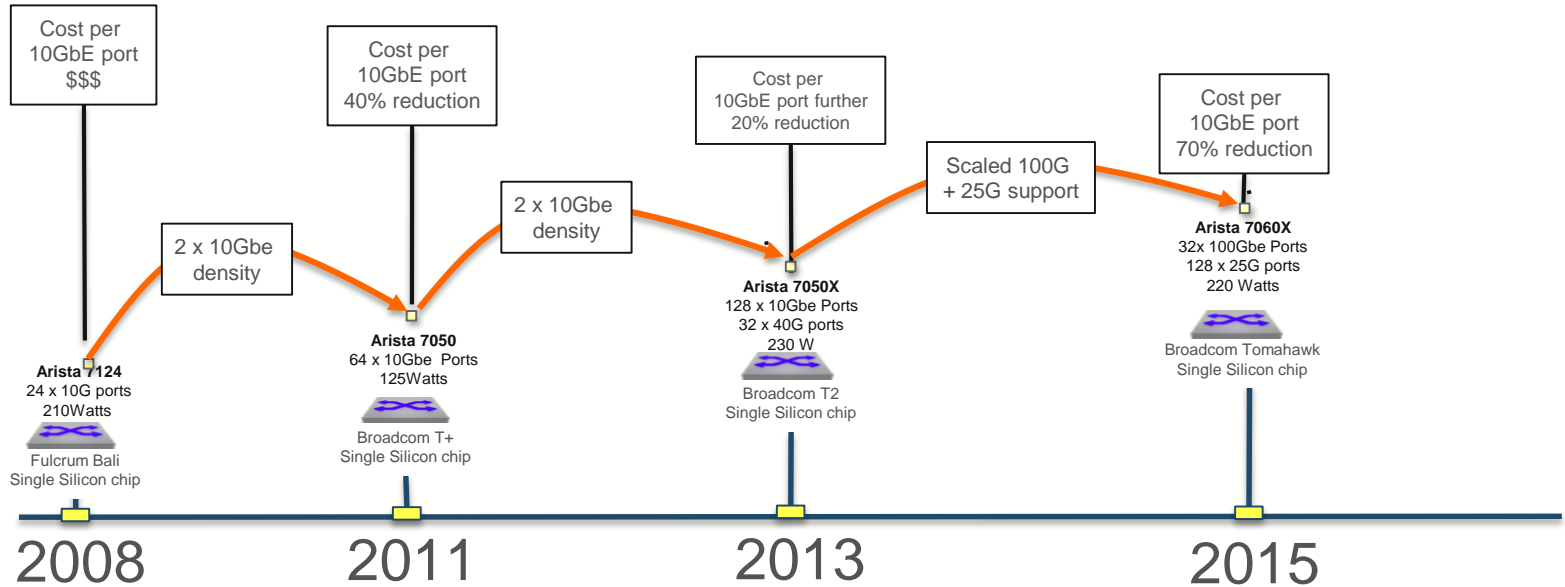

Data Center Trends – Moore's Law

Arista introduces Moore's Law to networking