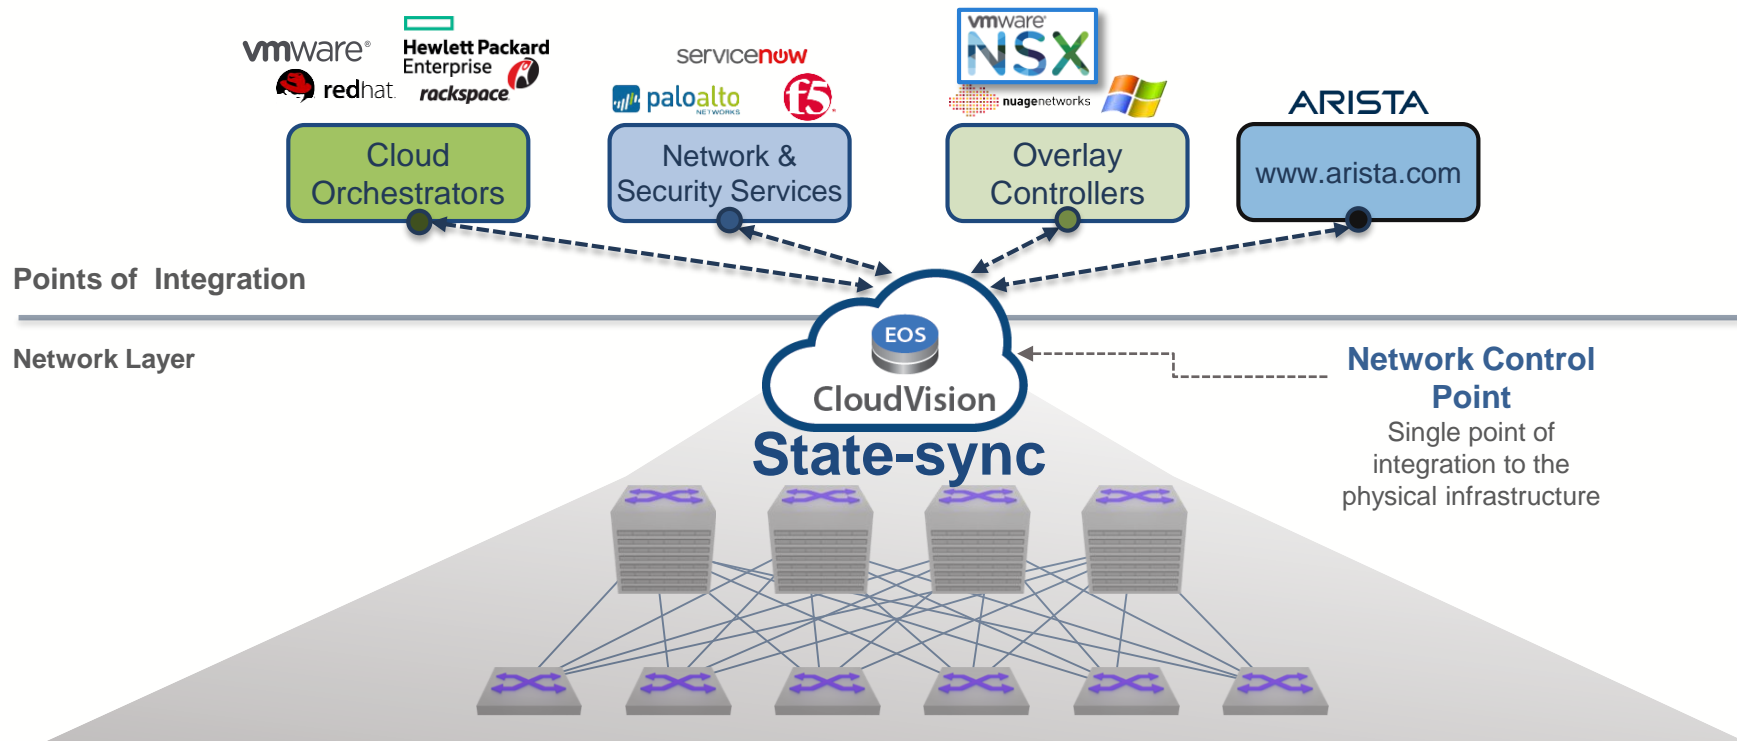

CLI & Script

eAPI

DirectFlow

OVSDB

SDK

Infrastructure as a Config =

Complete Protocol Stack

Software-Defined Infrastructure

Hardware Abstraction Layer

evolving platform

Scaling Controller Integration

Traditional Approach
Topology/Device
Dependent

Controller Layer

Network Layer

CloudVision Approach
Topology/Device
Abstraction

Network-Wide Database

Platform for automation and visibility across the network

CloudVision: Multi-Function Platform

Overlay Integration

Telemetry & Analytics

Automated Deployments

Macro-Segmentation Services

Change Controls

Data Analyzer

Turnkey Provisioning

Cloud-like automation for everyone

Analytics Viewer – Device Views

Zusammenfassung

- Besonderheiten
 - Arista bringt Moore's Law auch für den Netzwerk Markt
 - Perfekte Integration im Ökosystem Rechenzentrum durch EOS
- Kostenlose Test-Version der Switch Software (vEOS)
 - www.arista.com
 - Software Download