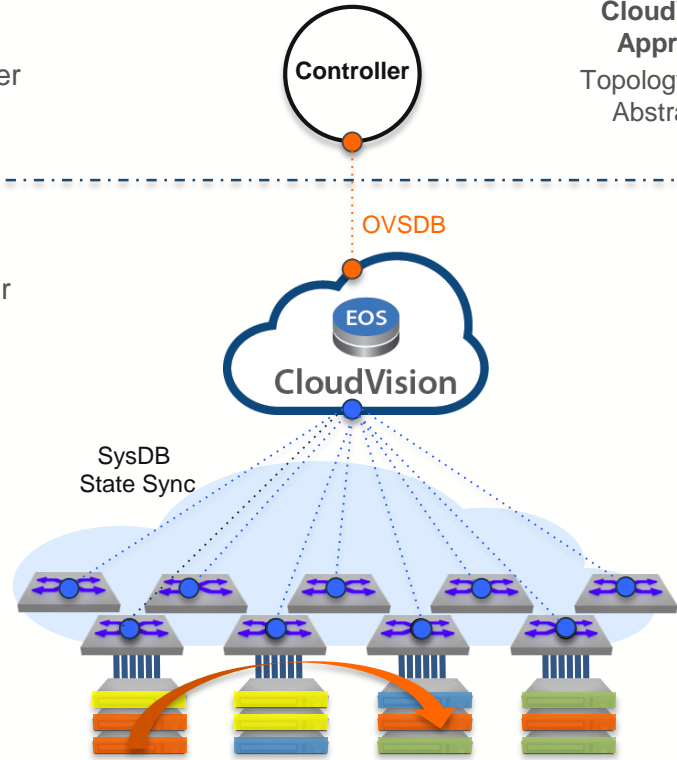

CLI & Script

eAPI

DirectFlow

OVSDB

SDK

Infrastructure as a Config =

Complete Protocol Stack

Software-Defined Infrastructure

Hardware Abstraction Layer

evolving platform

Scaling Controller Integration

Traditional Approach
Topology/Device
Dependent

Controller Layer

Network Layer

CloudVision Approach
Topology/Device
Abstraction

Network-Wide Database

Platform for automation and visibility across the network

CloudVision: Multi-Function Platform

Overlay Integration

Telemetry & Analytics

Automated Deployments

Macro-Segmentation Services

Change Controls

Data Analyzer

Turnkey Provisioning

Cloud-like automation for everyone

Analytics Viewer – Device Views

Zusammenfassung

- Besonderheiten
 - Arista bringt Moore's Law auch für den Netzwerk Markt
 - Perfekte Integration im Ökosystem Rechenzentrum durch EOS
- Kostenlose Test-Version der Switch Software (vEOS)
 - www.arista.com
 - Software Download