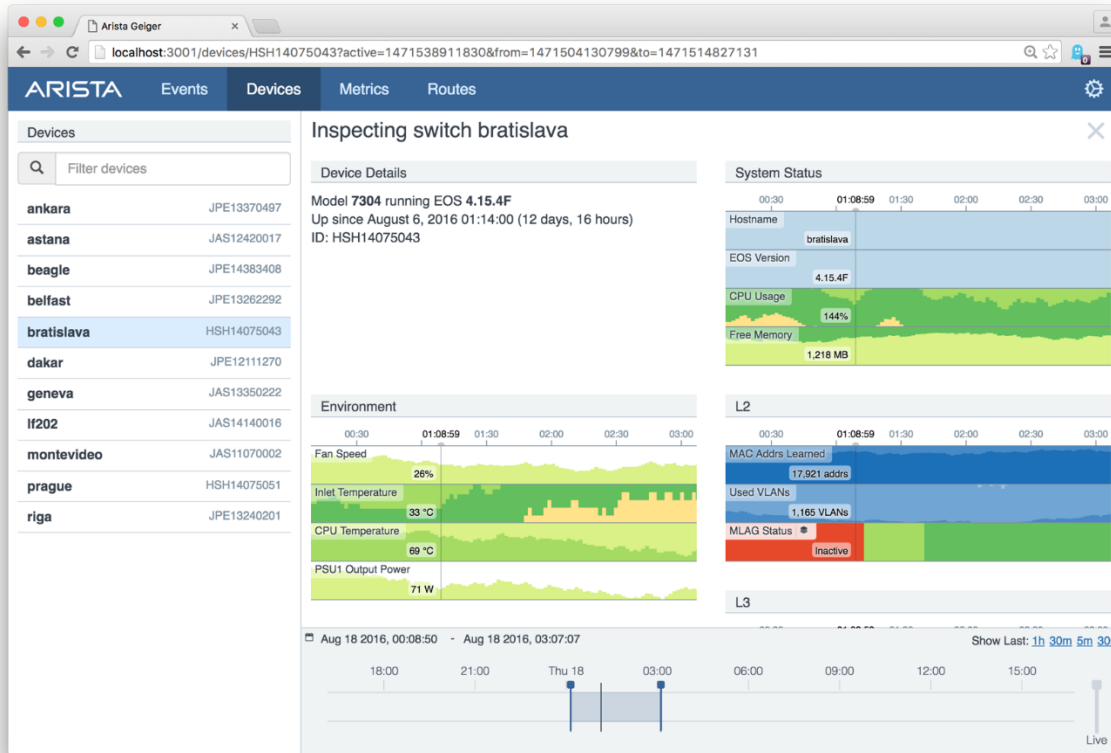

Hardware Abstraction Layer

evolving platform

Scaling Controller Integration

Traditional Approach
Topology/Device
Dependent

Controller Layer

Network Layer

CloudVision Approach
Topology/Device
Abstraction

Network-Wide Database

Platform for automation and visibility across the network

CloudVision: Multi-Function Platform

Overlay Integration

Telemetry & Analytics

Automated Deployments

Macro-Segmentation Services

Change Controls

Data Analyzer

Turnkey Provisioning

Cloud-like automation for everyone

Analytics Viewer – Device Views

Zusammenfassung

- Besonderheiten
 - Arista bringt Moore's Law auch für den Netzwerk Markt
 - Perfekte Integration im Ökosystem Rechenzentrum durch EOS
- Kostenlose Test-Version der Switch Software (vEOS)
 - www.arista.com
 - Software Download