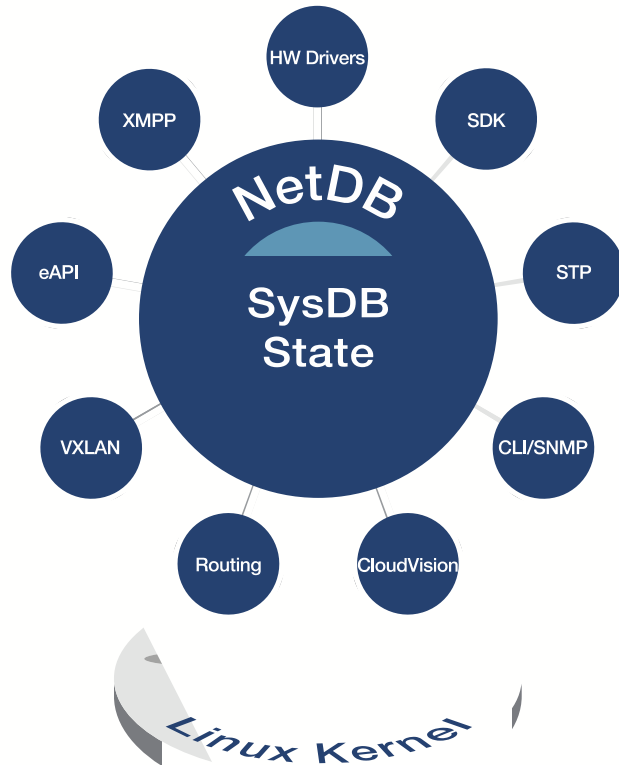

Data Center Trends – Moore's Law

Arista introduces Moore's Law to networking

Moore's Law in networking

2011- 7050 Series

64 lanes
1.28Tbps

1/10GbE

2013 - 7050X Series

128 lanes
2.56Tbps

10/40GbE

2015 - 7060X Series

128 lanes
6.4Tbps

25/40/100GbE

What is Arista's EOS – Best for Resiliency

Unique EOS SysDB

Database for IPC

Live Patching

Linux Kernel

EOS APIs

Applications and Hardware evolve independently

evolving stack

ANSIBLE

Your Application Stack

vmware

FORTRINET