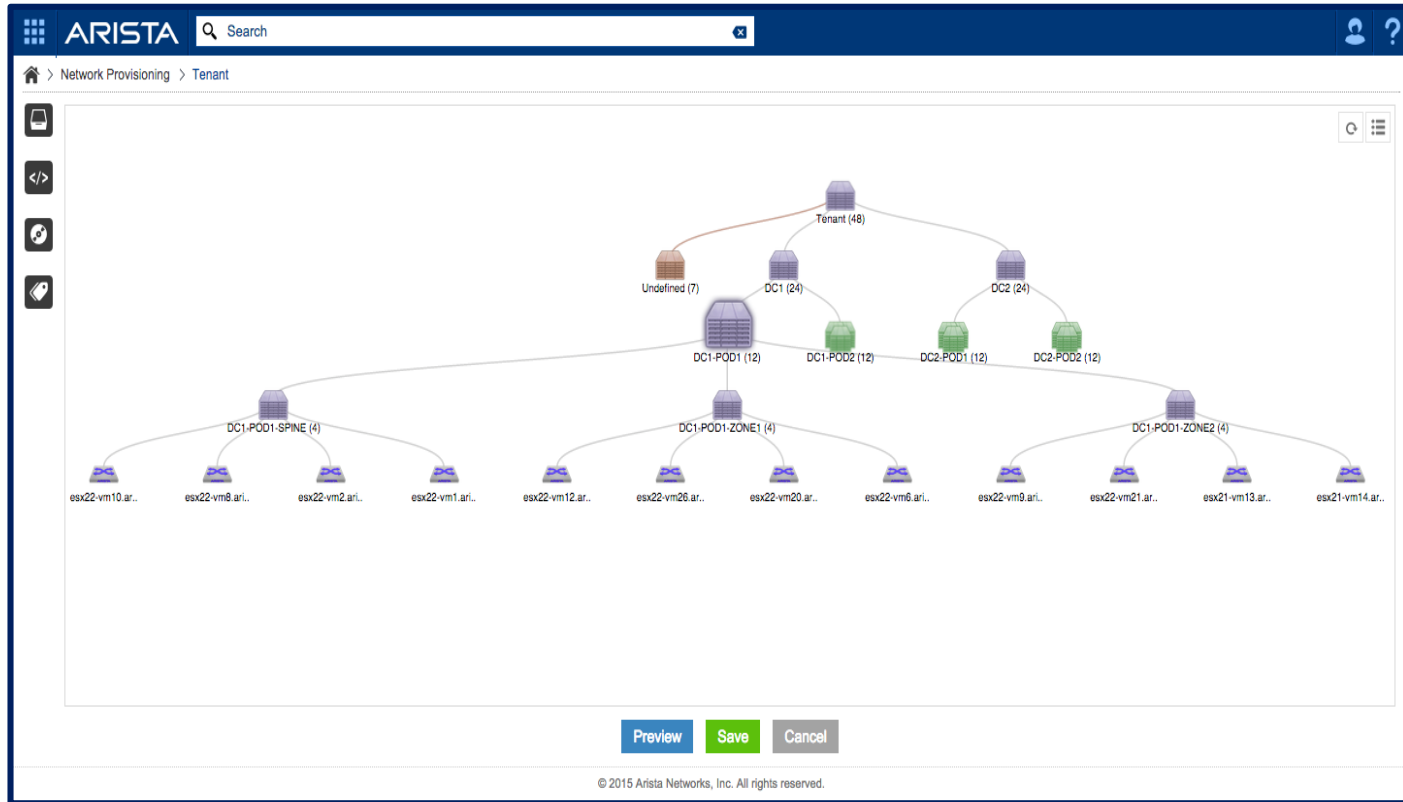

Hardware Abstraction Layer

evolving platform

Scaling Controller Integration

Traditional Approach
Topology/Device
Dependent

Controller Layer

Network Layer

CloudVision Approach
Topology/Device
Abstraction

Network-Wide Database

Platform for automation and visibility across the network

CloudVision: Multi-Function Platform

Overlay Integration

Telemetry & Analytics

Automated Deployments

Macro-Segmentation Services

Change Controls

Data Analyzer

Turnkey Provisioning

Cloud-like automation for everyone

Analytics Viewer – Device Views

Zusammenfassung

- Besonderheiten
 - Arista bringt Moore's Law auch für den Netzwerk Markt
 - Perfekte Integration im Ökosystem Rechenzentrum durch EOS
- Kostenlose Test-Version der Switch Software (vEOS)
 - www.arista.com
 - Software Download